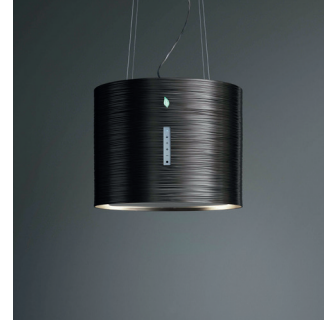

Les modèles suivants sont exposés dans notre show-room

FA AURA120WGW

FA DOWN90DB
(Black, 90 cm)

FA ECLISSE120PW

FA FLIP85WSW
(White)

FA GHOST60VWV
(White)

FA GRINC70C
(Inox, 70cm)

FA GRINCMUR70CW
(Glass White, 70 cm)

FA LAGU60W (Body)
FA-LAGUPW60GW (Glass)
(Glass White, 60 cm, Wall)

FA LUCE90WB
(Black, Wall)

FA LUM90WGNRS
(Inox, 90 cm, Wall)

FA LUMEN175E

FA LUX90WI
(90 cm, Wall)

FA MARE66EGWion (White, Island)
FA MARE66EGBion (Black, Island)

FA POLAR35RWR
(White, Wall)

FA PRISMA85VWV
(Black, 85 cm)

FA RIALTOT55WI

FA RUBIK42EGBion
(Black, Island)

FA SPRIN80EGWion
(White, Island)

FA STELL120IP
(Inox, 120 cm)

FA STREAM90V

FA TAB60WGREY
(Grey, 60 cm, Wall)

FA TWIS45ETITION
(Titanium, Island)

FA VIRGO60V
(60 cm)

FA SPAZI180EBCIR
(Island, 180 cm)

FA HOBPIANO59RC (with RC)
FA HOBPIANO59 (without RC)

FA HOBPIANO78 (without RC)

falmec

FA DAMA60EWCIR
(White, 60 cm, Island)