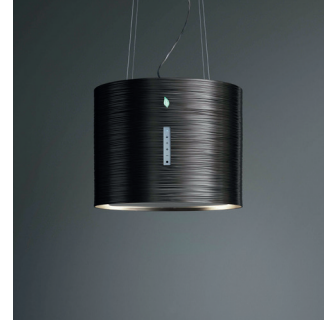

FA LAGU60W (Body)
FA-LAGUPW60GW (Glass)
(Glass White, 60 cm, Wall)

FA LUCE90WB
(Black, Wall)

FA LUM90WGNRS
(Inox, 90 cm, Wall)

FA LUMEN175E

FA LUX90WI
(90 cm, Wall)

FA MARE66EGWion (White, Island)
FA MARE66EGBion (Black, Island)

FA POLAR35RWVR
(White, Wall)

FA PRISMA85VWV
(Black, 85 cm)

FA RIALTOT55WI

FA RUBIK42EGBion
(Black, Island)

FA SPRIN80EGWion
(White, Island)

FA STELL120IP
(Inox, 120 cm)

FA STREAM90V

FA TAB60WGREY
(Grey, 60 cm, Wall)

FA TWIS45ETITION
(Titanium, Island)

FA VIRGO60V
(60 cm)

FA SPAZI180EBCIR
(Island, 180 cm)

FA HOBPIANO59RC (with RC)
FA HOBPIANO59 (without RC)

FA HOBPIANO78 (without RC)

falmec

FA DAMA60EWCIR
(White, 60 cm, Island)